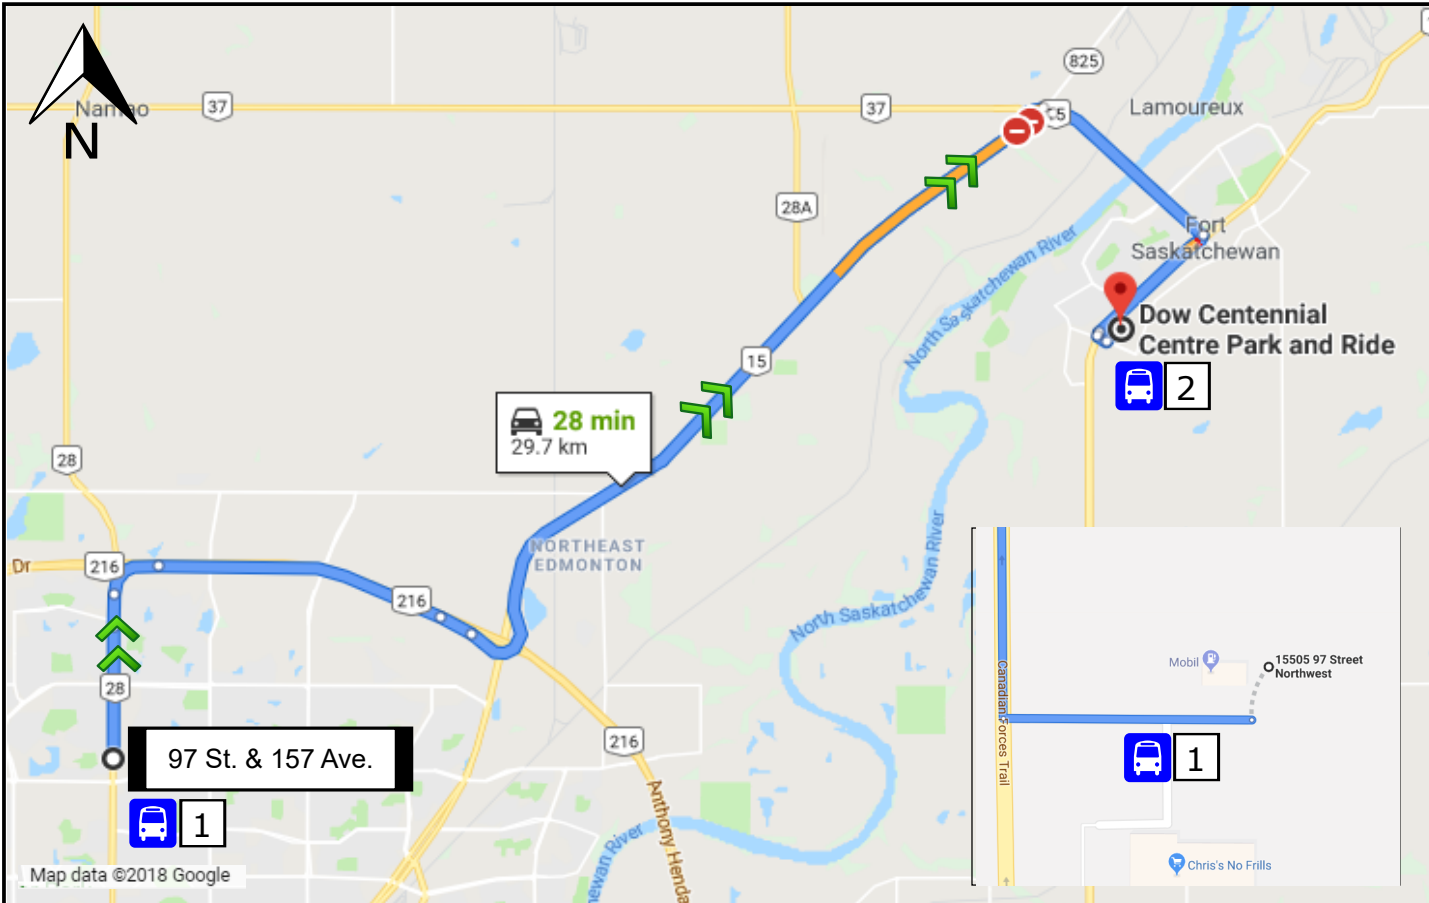

IPL Heartland
Route W 7/11

WEEKEND SERVICE

Stops:

A.M. Departures:

- 05:40
97 St. & 157 Ave.
(East Side of Service Station)
- 06:10
Dow Centre Park and Ride
Ft. Sask.

**P.M. Departures:
15:30 and 17:30**

Updated: 08/24/2019

Legend:

 Pickup Location  Travel Direction