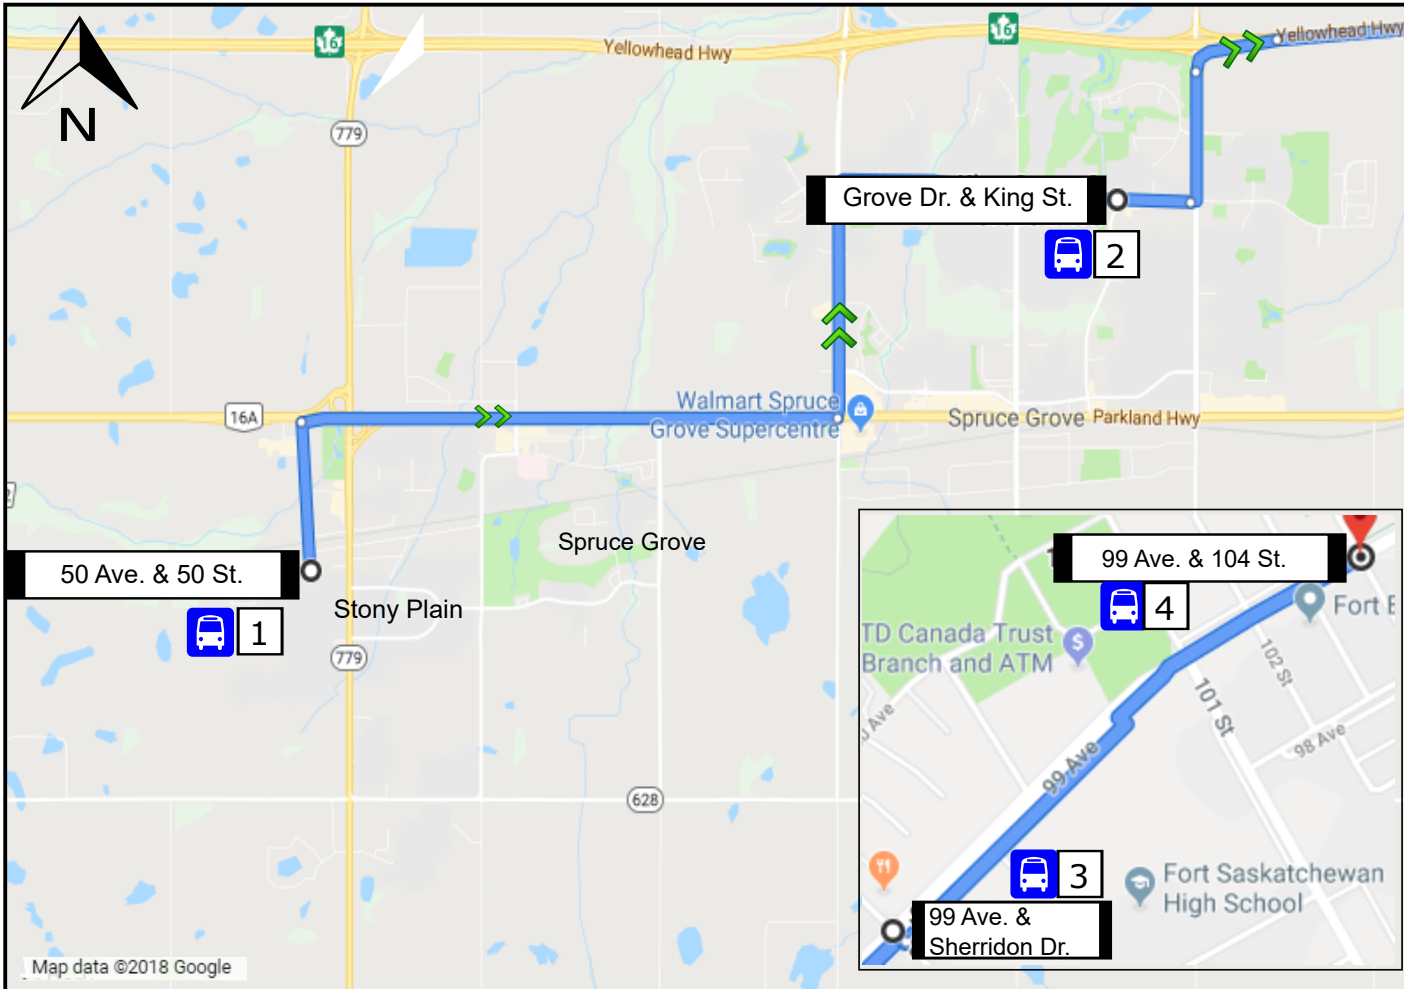

# IPL Heartland Route 20/11

## Stops:

### A.M. Departures:

1. 05:14  
50 Ave. & 50 St.  
(parking West of Pet Foods Etc.)  
Stony Plain
2. 05:28  
Grove Dr. & King St.  
Spruce Grove
3. 06:10  
99 Ave. & Sherridon Dr.  
Ft. Saskatchewan
4. 06:13  
99 Ave. & 104 St.  
Ft. Saskatchewan

### Legend:

Pickup  
Location

Travel  
Direction